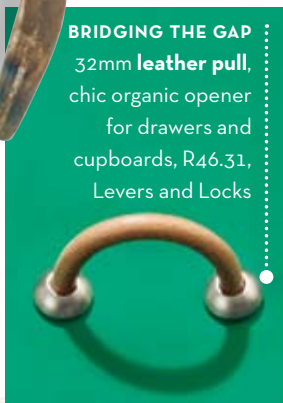

**GLAMOROUS GRIP** This 50mm-wide Dideya **pocket-slider handle** in stainless steel is ideal for glass and timber doors, from R683.99, Handles Inc

**STANDING TALL** Dortello stainless-steel-and-chrome **magnetic doorstop** elegantly combats an entrance-hall draft, R39.89, Builders Warehouse

**RELIABLE JANITOR** Antique malleable **cast-iron cabin hook with screw eye**. Fit it at its post near your back door, R65 per pair, Les Collectables

**BEHIND BARS** Custom-made **barrel bolt**, about 200mm, is a perfect guard to secure the port at any heritage building or period renovation, R300, Ernest Kriel Antieke Beslagwerk

**PULLING RANK** A rust-finish **diamond-ring handle** adds a patina of gothic to any cabinet, R22.80, Levers and Locks

**BRIDGING THE GAP** 32mm **leather pull**, chic organic opener for drawers and cupboards, R46.31, Levers and Locks