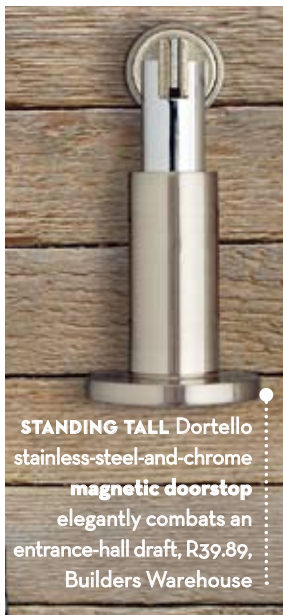

# Nuts & Bolts

Sarel Greyling closes the deal on what's new and bespoke in door hardware, from hinges and handles to latches and stops

**CUPBOARD HANDY** 64mm cast-iron **cup-holder handle** with antique-metal finish, R51.29, Pick n Pay

**STYLISH HALT** For interiors or exteriors, Cubo **magnetic doorstop**, R568,86 Handles Inc

**JOINT STATEMENT** This 200mm mild-steel black powder-coated **tee hinge** is not only aesthetically pleasing, but can be used on outdoor wooden gates or in an inventive way indoors, R22.95, Build It

**GLAMOROUS GRIP** This 50mm-wide Dideya **pocket-slider handle** in stainless steel is ideal for glass and timber doors, from R683.99, Handles Inc

**STANDING TALL** Dortello stainless-steel-and-chrome **magnetic doorstop** elegantly combats an entrance-hall draft, R39.89, Builders Warehouse